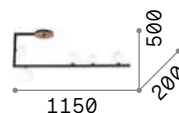

## Birds new

Varnished metal frame with satin brass decorative disc. White acid-etched blown glass diffusers. Color: matt black with satin brass detail.

**LED** Bulbs LED G9 3W 3000 K included.  
Cod. **209043**

P. 090

P. 395

P. 446

P. 472

2,800 Kg / 0,1535 m<sup>3</sup>  
G9 max 5 x 15W

€ 245

273631 ■ Black new

3000 K  
370 lm