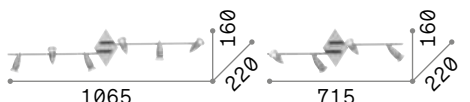

Alfa new

Metal structure with chrome, satin white, satin nickel or satin brass finish. Reflecting body is adjustable by rotation of the stem and inclination of the turning point.

LED Bulbs LED GU10 5W 3000 K included.
Cod. **108292**

1,140 Kg / 0,0196 m³
GU10 max 6 x 50W

€ 120

- 122748 White
- 089591 Chrome
- 006338 Nickel
- 287805 Satin Brass new

1,070 Kg / 0,0158 m³
GU10 max 4 x 50W

€ 80

- 122731 White
- 089584 Chrome
- 006321 Nickel
- 287799 Satin Brass new

287799

Slem new

Metal structure with white, chrome, satin nickel or satin brass finish. Adjustable body: rotational and axially movable stem valve.

LED Bulbs LED GU10 5W 3000 K included.
Cod. **180292**

1,070 Kg / 0,0152 m³
GU10 max 4 x 50W