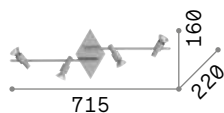

Alfa new

Metal structure with chrome, satin white, satin nickel or satin brass finish. Reflecting body is adjustable by rotation of the stem and inclination of the turning point.

LED Bulbs LED GU10 5W 3000 K included.
Cod. **108292**

1,140 Kg / 0,0196 m³
GU10 max 6 x 50W

€ 120

- 122748 White
- 089591 Chrome
- 006338 Nickel
- 287805 Satin Brass new

1,070 Kg / 0,0158 m³
GU10 max 4 x 50W

€ 80

- 122731 White
- 089584 Chrome
- 006321 Nickel
- 287799 Satin Brass new

287799

Slem new

Metal structure with white, chrome, satin nickel or satin brass finish. Adjustable body: rotational and axially movable stem valve.

LED Bulbs LED GU10 5W 3000 K included.
Cod. **180292**

1,070 Kg / 0,0152 m³
GU10 max 4 x 50W