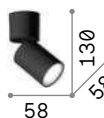

# Play

Powder coated die-cast aluminum base, junction and orientable body. Knurled clear acrylic diffuser. Available with black finish or white finish with black rear cover and front inner ring.

**LED** LED source 3000 K, 50.000 h life.

IP20

0,240 Kg / 0,0010 m<sup>3</sup>  
LED 7W / 520 lm

€ 73

258287 ■ White  
268101 ■ Black

P. 660

# Toby new

Powder coated die cast aluminum frame. Adjustable diffusers: they can be rotated or inclined. Colors: white or black.

**LED** Bulbs LED GU10 5W 3000 K included.  
Cod. 108292

IP20

0,220 Kg / 0,0008 m<sup>3</sup>  
GU10 max 1x 35W