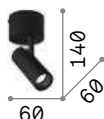

# Play

Powder coated die-cast aluminum base, junction and orientable body. Knurled clear acrylic diffuser. Available with black finish or white finish with black rear cover and front inner ring.

**LED** LED source 3000 K, 50.000 h life.

IP20

0,240 Kg / 0,0010 m<sup>3</sup>  
LED 7W / 520 lm

€ 73

258287 ■ White  
268101 ■ Black

P. 660

# Toby new

Powder coated die cast aluminum frame. Adjustable diffusers: they can be rotated or inclined. Colors: white or black.

**LED** Bulbs LED GU10 5W 3000 K included.  
Cod. 108292

IP20

0,220 Kg / 0,0008 m<sup>3</sup>  
GU10 max 1x 35W