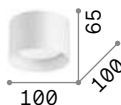

Spike new

Powder coated or plated turned aluminum body and base. Replaceable LED source. Colors: white, black or satin brass.

Bulbs LED GX53 9W 3000 K included. Cod. 123936