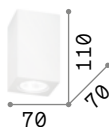

Tower

Plastic installing base with bayonet system. Total gypsum body. It fits replaceable GU10 bulbs.

 Item suitable for painting and varnishing.

 IP20

0,430 Kg / 0,0023 m³
GU10 max 1x 35W

€ 35

155869 White

108292 € 4,50

 IP20

0,620 Kg / 0,0023 m³
GU10 max 1x 35W

€ 35

155791 White

108292 € 4,50

Spike new

Powder coated or plated turned aluminum body and base. Replaceable LED source. Colors: white, black or satin brass.