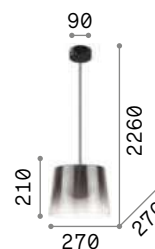

Fade new

Metal ceiling rose and frame. Clear blown glass shade with galvanic nuance. White acid-etched inner blown glass diffuser. Black PVC cable. Shade colors: clear with amber nuance, chrome or copper.

LED Bulbs LED G9 3W 3000 K included.
Cod. **209043**

IP20 NEELUX

1,900 Kg / 0,0370 m³
G9 max 1x 15W

€ 180

- 271293 Chrome new
- 271316 Amber new
- 271309 Copper new

3000 K
370 lm
209043 € **3,90**