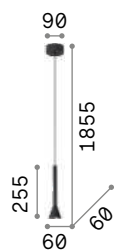

# Diesis new

Powder coated or plated metal ceiling rose and diffuser. Black PVC cable. Color: black, satin nickel or satin brass.

**LED** LED source 3000 K, 20.000 h life.

IP20

0,450 Kg / 0,0054 m<sup>3</sup>  
LED 7W / 660 lm

€ 85

- 285122  Nickel new
- 279770  Black new
- 279794  Satin Brass new

P. 477