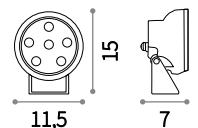

## Krypton

Brushed steel body. Integrated LED sources.  
Adjustable diffuser allows the regulation of the  
light spread.

**LED** LED source 4000 K, 15.000 h life.

IP65

3,090 Kg / 0,0024 m<sup>3</sup>  
LED 6W / 540 Lm