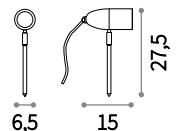

115429

Inside new

Powder coated cast aluminum frame with anthracite, coffee or grey finish. Adjustable body. Clear Pyrex glass diffuser. Provided with peg to plant in the ground.

115412

247045

IP54

0,370 Kg / 0,0019 m³
G9 max 1 x 15W