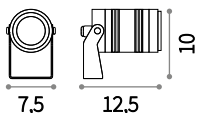

LED LED source 3000/4000 K, 50.000 h life.

IP68 Protection degree IP68.

S316 Item made of stainless steel 316.

0,950 Kg / 0,0014 m³
LED 10W / 850/900 Lm

248387 ■ 3000K € 189 new 245072 ■ 4000K € 189 new

0,280 Kg / 0,0005 m³
LED 5,5W / 500/550 Lm