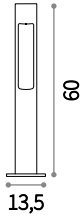

# Acqua <sup>new</sup>

Turned aluminum reflecting body with matt paint, available finishes: anthracite or coffee. Tempered glass diffuser.

IP44

1,500 Kg / 0,0142 m<sup>3</sup>  
G9 max 1x15W

246918 ■ € 125 <sup>new</sup>  
135205 ■ € 125

# Polaris

Anthracite powder coated aluminum body. Clear Pyrex glass diffuser.

IP44

1,840 Kg / 0,0073 m<sup>3</sup>  
G9 max 1x15W

115122 ■ € 116

4000 K / 320 Lm  
209036 € 3,50