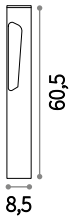

# Acqua <sup>new</sup>

Turned aluminum reflecting body with matt paint, available finishes: anthracite or coffee. Tempered glass diffuser.

IP44

1,500 Kg / 0,0142 m<sup>3</sup>  
G9 max 1x15W

246918 ■ € 125 <sup>new</sup>  
135205 ■ € 125

# Polaris

Anthracite powder coated aluminum body. Clear Pyrex glass diffuser.

IP44

1,840 Kg / 0,0073 m<sup>3</sup>  
G9 max 1x15W

115122 ■ € 116

4000 K / 320 Lm  
209036 € 3,50