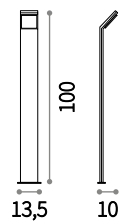

Style new

Powder coated aluminum body. Opal color plastic shade. Integrated LED source.

LED LED source 3000/4000 K, 30.000 h life.

IP54

1,670 Kg / 0,0238 m³
LED 9W / 640/680 Lm

246871 ■ 3000K € 155 new
209906 ■ 4000K € 155