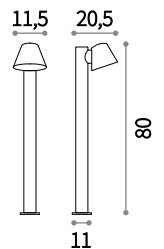

139470

Gas new

Powder coated die-cast aluminum body.
Tempered and sandblasted clear glass diffuser.
Available finishes: anthracite or coffee.

P. 764

213101

IP43

1,790 Kg / 0,0216 m³
GU10 max 1x35W

213101 ■ € 95 new
139470 ■ € 95