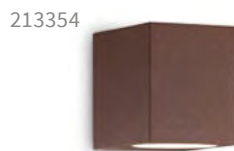

115313

Up

Powder coated die-cast aluminum body.
Frosted clear Pyrex glass diffusers. Available
finishes: anthracite, white, coffee or black.

IP44

0,520 Kg / 0,0019 m³
G9 max 2 x 15W

115320 € 43
213354 € 43
115337 € 43
115344 € 43