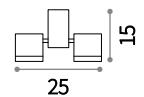

Sunglasses

Anthracite or white powder painted aluminum body. Reclinable diffusers with clear glass screens.

161846

LED LED source 4000 K, 25.000 h life.

1,040 Kg/0,0040 m³
LED 14W/1120 Lm

161853 € 90
161846 € 90