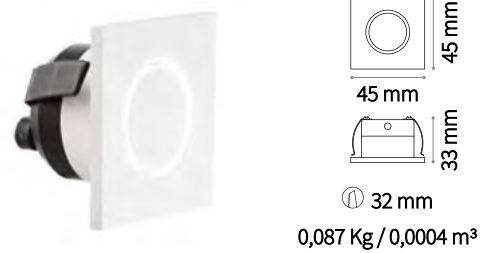

# Virus new

IP20 CRI ≥90 30.000 h ALUMINUM

LED SMD AND DRIVER Included

Power	Beam	Flux	CCT	Finish	Code	€
3 W	20°	210 Lm	3000 K	White	+ 244808	25 <small>new</small>
				Gold	+ 244822	25 <small>new</small>
				Black	+ 244846	25 <small>new</small>
				Gold	+ 244853	25 <small>new</small>

# O-Line new

IP20 CRI ≥90 25.000 h ALUMINUM

LED SMD AND DRIVER Included

Power	Flux	CCT	Finish	Code	€
3 W	210 Lm	3000 K	White	239705	18 <small>new</small>

LED SMD AND DRIVER Included

Power	Flux	CCT	Finish	Code	€
3 W	210 Lm	3000 K	White	239811	18 <small>new</small>