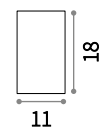

0,950 Kg / 0,0034 m³
G9 max 1 x 40W

214696 € 35

3000 K / 300 Lm
209043 € 3,50

3000 K / 300 Lm
209043 € 3,50

3000 K / 300 Lm
209043 € 3,50