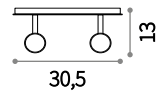

## Spot

Metal base, frame and diffusers finished with matt varnish and chrome details. Adjustable diffusers. Available finishes: white or black.

156774

IP20

1,320 Kg / 0,0139 m<sup>3</sup>  
GU10 max 4x50W