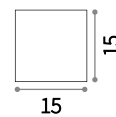

1,420 Kg / 0,0068 m³
GU10 max 1 x 50W

140933 € 69
140957 € 69
243931 € 69 new