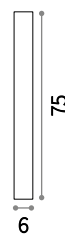

## Look new

Turned aluminum fixing base. Metal cylindrical diffuser with white or black powder finish or chrome plated.

**LED** Bulbs LED GU10 7W 3000 K included.  
Cod. 101378

233352

233376

233321

P. 568

P. 650

P. 730

1,380 Kg / 0,0037 m<sup>3</sup>  
GU10 max 1 x 28W

233352 € 55 new  
233376 € 70 new  
233321 € 55 new

0,740 Kg / 0,0025 m<sup>3</sup>  
GU10 max 1 x 28W

233215 € 45 new  
233222 € 50 new  
233192 € 45 new