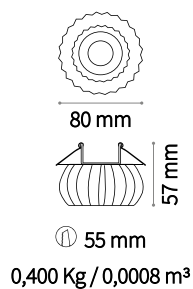

Blues

 IP20 ALUMINUM

GU10 Not included - Recommended bulb 123943

Power	Finish	Code	€
max 50W	White	113999	19
	SmokyGrey	113982	19
	Clear	083254	19

GU10 Not included - Recommended bulb 123943

Power	Finish	Code	€
max 50W	Clear	114019	19

Soul

 IP20 CRYSTAL

G9 Not included - Recommended bulb 209043

Power	Finish	Code	€
max 40W	Clear	107691	16

G9 Not included - Recommended bulb 209043

Power	Finish	Code	€
max 40W	Clear	107707	16