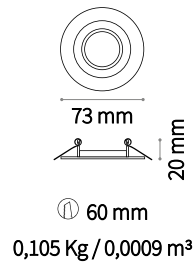

Jazz new

GU10 Not included - Recommended bulb 123943

Power	Finish		Code	€
max 50W	White		083117	7
	Ant. Brass		083124	7
	Chrome		083070	7
	Black		243818	7 <small>new</small>
	Nickel		083087	7

Swing new

GU10 Not included - Recommended bulb 123943