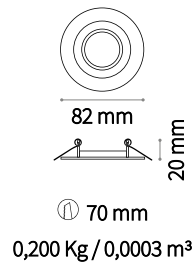

Jazz new

GU10 Not included - Recommended bulb 123943

Power	Finish		Code	€
max 50W	White		083117	7
	Ant. Brass		083124	7
	Chrome		083070	7
	Black		243818	7 <small>new</small>
	Nickel		083087	7

Swing new

GU10 Not included - Recommended bulb 123943

Power	Finish		Code	€
max 50W	White		083179	9
	Ant. Brass		083186	9
	Chrome		083131	9
	Black		243825	9 <small>new</small>
	Nickel		083148	9

Lounge new

GU10 Not included - Recommended bulb 123943

Power	Finish		Code	€
max 50W	White		138978	12
	Chrome		138985	12
	Black		244600	12 <small>new</small>
	Nickel		138992	12

Funky new

GU10 Not included - Recommended bulb 123943

Power	Finish		Code	€
max 50W	Aluminum		083223	14
	White		083230	14
	Ant. Brass		083247	14
	Chrome		083193	14
	Black		243849	14 <small>new</small>