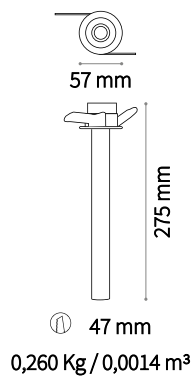

# Eye

IP20 CRI ≥80 30.000 h ALUMINUM

LED COB AND DRIVER Included

Power	Beam	Flux	CCT	Finish	Code	€
2,5 W	15°	270 Lm	3000 K	White	186986	68
				Black	186993	68