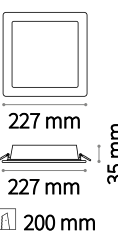

Groove

① 100 mm
0,220 Kg / 0,0012 m³

LED SMD AND DRIVER Included

Power	Beam	Flux	CCT	Finish	Code	€
10 W	110°	890 Lm	3000 K	White	123974	18
		1000 Lm	4000 K	White	147666	18

① 150 mm
0,410 Kg / 0,0023 m³

LED SMD AND DRIVER Included

Power	Beam	Flux	CCT	Finish	Code	€
20 W	110°	1550 Lm	3000 K	White	123998	24
		1750 Lm	4000 K	White	147673	24

① 200 mm
0,660 Kg / 0,0036 m³

LED SMD AND DRIVER Included

Power	Beam	Flux	CCT	Finish	Code	€
30 W	110°	2450 Lm	3000 K	White	124018	30
		2800 Lm	4000 K	White	147680	30

0,270 Kg / 0,0012 m³

LED SMD AND DRIVER Included

Power	Beam	Flux	CCT	Finish	Code	€
10 W	110°	890 Lm	3000 K	White	123981	19

0,540 Kg / 0,0023 m³

LED SMD AND DRIVER Included

Power	Beam	Flux	CCT	Finish	Code	€
20 W	110°	1550 Lm	3000 K	White	124001	26

0,850 Kg / 0,0036 m³

LED SMD AND DRIVER Included

Power	Beam	Flux	CCT	Finish	Code	€
30 W	110°	2450 Lm	3000 K	White	124025	33