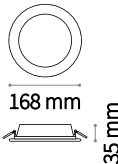

Groove

① 100 mm
0,220 Kg / 0,0012 m³

LED SMD AND DRIVER Included

Power	Beam	Flux	CCT	Finish	Code	€
10 W	110°	890 Lm	3000 K	White	123974	18
		1000 Lm	4000 K	White	147666	18

① 150 mm
0,410 Kg / 0,0023 m³

LED SMD AND DRIVER Included

Power	Beam	Flux	CCT	Finish	Code	€
20 W	110°	1550 Lm	3000 K	White	123998	24
		1750 Lm	4000 K	White	147673	24

① 200 mm
0,660 Kg / 0,0036 m³

LED SMD AND DRIVER Included

Power	Beam	Flux	CCT	Finish	Code	€
30 W	110°	2450 Lm	3000 K	White	124018	30
		2800 Lm	4000 K	White	147680	30

0,270 Kg / 0,0012 m³

LED SMD AND DRIVER Included

Power	Beam	Flux	CCT	Finish	Code	€
10 W	110°	890 Lm	3000 K	White	123981	19

0,540 Kg / 0,0023 m³

LED SMD AND DRIVER Included

Power	Beam	Flux	CCT	Finish	Code	€
20 W	110°	1550 Lm	3000 K	White	124001	26

0,850 Kg / 0,0036 m³

LED SMD AND DRIVER Included

Power	Beam	Flux	CCT	Finish	Code	€
30 W	110°	2450 Lm	3000 K	White	124025	33