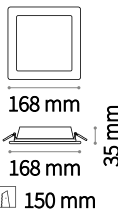

Groove

① 100 mm
0,220 Kg / 0,0012 m³

LED SMD AND DRIVER Included

Power	Beam	Flux	CCT	Finish	Code	€
10 W	110°	890 Lm	3000 K	White	123974	18
		1000 Lm	4000 K	White	147666	18

① 150 mm
0,410 Kg / 0,0023 m³

LED SMD AND DRIVER Included

Power	Beam	Flux	CCT	Finish	Code	€
20 W	110°	1550 Lm	3000 K	White	123998	24
		1750 Lm	4000 K	White	147673	24

① 200 mm
0,660 Kg / 0,0036 m³

LED SMD AND DRIVER Included

Power	Beam	Flux	CCT	Finish	Code	€
30 W	110°	2450 Lm	3000 K	White	124018	30
		2800 Lm	4000 K	White	147680	30

0,270 Kg / 0,0012 m³

LED SMD AND DRIVER Included

Power	Beam	Flux	CCT	Finish	Code	€
10 W	110°	890 Lm	3000 K	White	123981	19

0,540 Kg / 0,0023 m³

LED SMD AND DRIVER Included

Power	Beam	Flux	CCT	Finish	Code	€
20 W	110°	1550 Lm	3000 K	White	124001	26

0,850 Kg / 0,0036 m³

LED SMD AND DRIVER Included

Power	Beam	Flux	CCT	Finish	Code	€
30 W	110°	2450 Lm	3000 K	White	124025	33