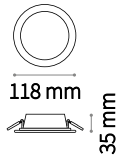

Groove

① 100 mm
0,220 Kg / 0,0012 m³

LED SMD AND DRIVER Included

Power	Beam	Flux	CCT	Finish	Code	€
10 W	110°	890 Lm	3000 K	White	123974	18
		1000 Lm	4000 K	White	147666	18

① 150 mm
0,410 Kg / 0,0023 m³

LED SMD AND DRIVER Included

Power	Beam	Flux	CCT	Finish	Code	€
20 W	110°	1550 Lm	3000 K	White	123998	24
		1750 Lm	4000 K	White	147673	24

① 200 mm
0,660 Kg / 0,0036 m³

LED SMD AND DRIVER Included

Power	Beam	Flux	CCT	Finish	Code	€
30 W	110°	2450 Lm	3000 K	White	124018	30
		2800 Lm	4000 K	White	147680	30

0,270 Kg / 0,0012 m³

LED SMD AND DRIVER Included

Power	Beam	Flux	CCT	Finish	Code	€
10 W	110°	890 Lm	3000 K	White	123981	19

0,540 Kg / 0,0023 m³

LED SMD AND DRIVER Included

Power	Beam	Flux	CCT	Finish	Code	€
20 W	110°	1550 Lm	3000 K	White	124001	26

0,850 Kg / 0,0036 m³

LED SMD AND DRIVER Included

Power	Beam	Flux	CCT	Finish	Code	€
30 W	110°	2450 Lm	3000 K	White	124025	33