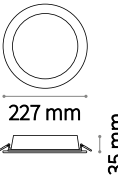

Groove

① 100 mm
0,220 Kg / 0,0012 m³

LED SMD AND DRIVER Included

Power	Beam	Flux	CCT	Finish	Code	€
10 W	110°	890 Lm	3000 K	White	123974	18
		1000 Lm	4000 K	White	147666	18

① 150 mm
0,410 Kg / 0,0023 m³

LED SMD AND DRIVER Included

Power	Beam	Flux	CCT	Finish	Code	€
20 W	110°	1550 Lm	3000 K	White	123998	24
		1750 Lm	4000 K	White	147673	24

① 200 mm
0,660 Kg / 0,0036 m³

LED SMD AND DRIVER Included

Power	Beam	Flux	CCT	Finish	Code	€
30 W	110°	2450 Lm	3000 K	White	124018	30
		2800 Lm	4000 K	White	147680	30

0,270 Kg / 0,0012 m³

LED SMD AND DRIVER Included

Power	Beam	Flux	CCT	Finish	Code	€
10 W	110°	890 Lm	3000 K	White	123981	19

0,540 Kg / 0,0023 m³

LED SMD AND DRIVER Included

Power	Beam	Flux	CCT	Finish	Code	€
20 W	110°	1550 Lm	3000 K	White	124001	26

0,850 Kg / 0,0036 m³

LED SMD AND DRIVER Included

Power	Beam	Flux	CCT	Finish	Code	€
30 W	110°	2450 Lm	3000 K	White	124025	33