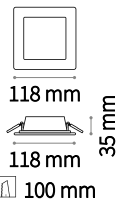

Groove

① 100 mm
0,220 Kg / 0,0012 m³

LED SMD AND DRIVER Included

Power	Beam	Flux	CCT	Finish	Code	€
10 W	110°	890 Lm	3000 K	White	123974	18
		1000 Lm	4000 K	White	147666	18

① 150 mm
0,410 Kg / 0,0023 m³

LED SMD AND DRIVER Included

Power	Beam	Flux	CCT	Finish	Code	€
20 W	110°	1550 Lm	3000 K	White	123998	24
		1750 Lm	4000 K	White	147673	24

① 200 mm
0,660 Kg / 0,0036 m³

LED SMD AND DRIVER Included

Power	Beam	Flux	CCT	Finish	Code	€
30 W	110°	2450 Lm	3000 K	White	124018	30
		2800 Lm	4000 K	White	147680	30

0,270 Kg / 0,0012 m³

LED SMD AND DRIVER Included

Power	Beam	Flux	CCT	Finish	Code	€
10 W	110°	890 Lm	3000 K	White	123981	19

0,540 Kg / 0,0023 m³

LED SMD AND DRIVER Included

Power	Beam	Flux	CCT	Finish	Code	€
20 W	110°	1550 Lm	3000 K	White	124001	26

0,850 Kg / 0,0036 m³

LED SMD AND DRIVER Included

Power	Beam	Flux	CCT	Finish	Code	€
30 W	110°	2450 Lm	3000 K	White	124025	33