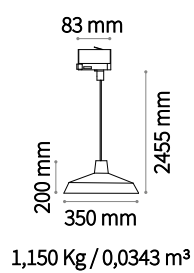

Moby new

IP20 ALUMINUM

E27 Not included - Recommended bulb 101330

Power	Finish	Code	€
max 60W	Black	231839	100 <small>new</small>

P. 373