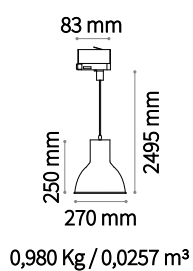

## Mr Jack new

IP20 ALUMINUM

GU10 Bulbs LED GU10 7W 3000 K included. Code 101378

Power	Finish	Code	€
max 28W	Black	248561	75 <span style="color: orange;">new</span>

P. 055

## Metro new

IP20 ALUMINUM

E27 Not included - Recommended bulb 101354

Power	Finish	Code	€
max 60W	Black	231815	65 <span style="color: orange;">new</span>

P. 368