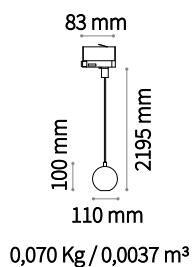

## Mr Jack new

IP20 ALUMINUM

GU10 Bulbs LED GU10 7W 3000 K included. Code 101378

Power	Finish	Code	€
max 28W	Black	248561	75 <span style="color: orange;">new</span>

P. 055

## Metro new

IP20 ALUMINUM

E27 Not included - Recommended bulb 101354

Power	Finish	Code	€
max 60W	Black	231815	65 <span style="color: orange;">new</span>

P. 368