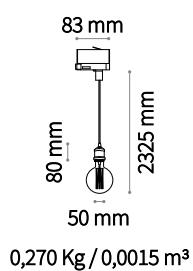

Frida new

 IP20 ALUMINIUM

E27 Not included - Recommended bulb 151717

Power	Finish		Code	€
max 60W	Ant. Brass		248493	40 new
	Black		231754	40 new
	Ant. Copper		248509	40 new

P. 352

P. 492