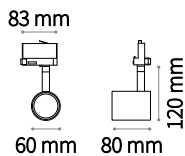

Lunare new

☐ IP20 ALUMINUM

GU10 Not included - Recommended bulb 108292

Power	Finish		Code	€
max 28W	White		229737	40 new
	Black		229751	40 new

0,260 Kg / 0,0060 m³

P. 182 P. 256

Mouse new

☐ IP20 ALUMINUM

GU10 Not included - Recommended bulb 101378

Power	Finish		Code	€
max 50W	White		229768	55 new
	Black		229782	55 new

0,300 Kg / 0,0027 m³

P. 720 P. 732

Spot new

⊕ IP20 ALUMINUM

GU10 Not included - Recommended bulb 101378

Power	Finish		Code	€
max 50W	White		229706	45 new
	Black		229720	45 new

0,250 Kg / 0,0016 m³

P. 721 P. 733