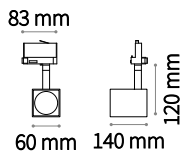

Lunare new

☐ IP20 ALUMINUM

GU10 Not included - Recommended bulb 108292

Power	Finish		Code	€
max 28W	White		229737	40 new
	Black		229751	40 new

0,260 Kg / 0,0060 m³

P. 182 P. 256

Mouse new

☐ IP20 ALUMINUM

GU10 Not included - Recommended bulb 101378

Power	Finish		Code	€
max 50W	White		229768	55 new
	Black		229782	55 new

0,300 Kg / 0,0027 m³

P. 720 P. 732

Spot new

⊕ IP20 ALUMINUM

GU10 Not included - Recommended bulb 101378

Power	Finish		Code	€
max 50W	White		229706	45 new
	Black		229720	45 new

0,250 Kg / 0,0016 m³

P. 721 P. 733