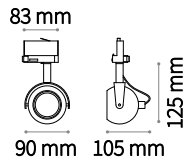

Lunare new

☐ IP20 ALUMINUM

GU10 Not included - Recommended bulb 108292

Power	Finish		Code	€
max 28W	White		229737	40 new
	Black		229751	40 new

0,260 Kg / 0,0060 m³

P. 182 P. 256

Mouse new

☐ IP20 ALUMINUM

GU10 Not included - Recommended bulb 101378

Power	Finish		Code	€
max 50W	White		229768	55 new
	Black		229782	55 new

0,300 Kg / 0,0027 m³

P. 720 P. 732

Spot new

⊕ IP20 ALUMINUM

GU10 Not included - Recommended bulb 101378

Power	Finish		Code	€
max 50W	White		229706	45 new
	Black		229720	45 new

0,250 Kg / 0,0016 m³

P. 721 P. 733