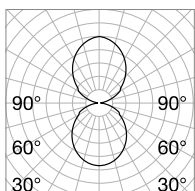

1,250 Kg / 0,0112 m³

Power	Beam	Flux	CCT	Finish	Code	€
34 W	104°	1950 Lm	3000 K	White	233840	150 <small>new</small>
34 W ●	104° ●	1900 Lm ●		Black	242019	150 <small>new</small>

STRUCTURE CONNECTOR Not included/Optional

STRUCTURE CONNECTOR Not included/Optional

Code	€
241982	5 <small>new</small>

0,260 Kg / 0,0003 m³

CORNER Not included/Optional

Power	Beam	Flux	CCT	Finish	Code	€
3 W	104°	270 Lm	3000 K	White	241999	35 <small>new</small>
				Black	242002	35 <small>new</small>

m	lx	øm
1	572	2,56
2	143	5,12
3	64	7,68
4	36	10,24
5	23	12,80

CRI≥80 34W 104°+104° 1950+1900 Lm 3000 K