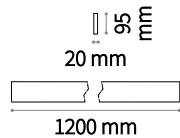

1,250 Kg / 0,0112 m³

Power	Beam	Flux	CCT	Finish	Code	€
34 W	104°	1950 Lm	3000 K	White	233840	150 <small>new</small>
34 W ●	104° ●	1900 Lm ●		Black	242019	150 <small>new</small>

STRUCTURE CONNECTOR Not included/Optional

Code	€
233666	5 <small>new</small>

2,550 Kg / 0,0112 m³

PENDANT - LED SMD Driver 1-10V included

Power	Beam	Flux	CCT	Finish	Code	€
34 W	104°	1950 Lm	3000 K	White	241968	165 <small>new</small>
34 W ●	104° ●	1900 Lm ●		Black	241975	165 <small>new</small>

STRUCTURE CONNECTOR Not included/Optional

Code	€
241982	5 <small>new</small>

0,260 Kg / 0,0003 m³

CORNER Not included/Optional

Power	Beam	Flux	CCT	Finish	Code	€
3 W	104°	270 Lm	3000 K	White	241999	35 <small>new</small>
				Black	242002	35 <small>new</small>

m	lx	øm
1	572	2,56
2	143	5,12
3	64	7,68
4	36	10,24
5	23	12,80

CRI≥80 34W 104°+104° 1950+1900 Lm 3000 K