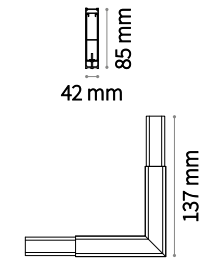

1,250 Kg / 0,0112 m³

Power	Beam	Flux	CCT	Finish	Code	€
34 W	104°	1950 Lm	3000 K	White	233840	150 <small>new</small>
34 W ●	104° ●	1900 Lm ●		Black	242019	150 <small>new</small>

STRUCTURE CONNECTOR Not included/Optional

Code	€
233666	5 <small>new</small>

2,550 Kg / 0,0112 m³

PENDANT - LED SMD Driver 1-10V included

Power	Beam	Flux	CCT	Finish	Code	€
34 W	104°	1950 Lm	3000 K	White	241968	165 <small>new</small>
34 W ●	104° ●	1900 Lm ●		Black	241975	165 <small>new</small>

STRUCTURE CONNECTOR Not included/Optional

Code	€
241982	5 <small>new</small>

0,260 Kg / 0,0003 m³

CORNER Not included/Optional

Power	Beam	Flux	CCT	Finish	Code	€
3 W	104°	270 Lm	3000 K	White	241999	35 <small>new</small>
				Black	242002	35 <small>new</small>

m	lx	øm
1	572	2,56
2	143	5,12
3	64	7,68
4	36	10,24
5	23	12,80

CRI≥80 34W 104°+104° 1950+1900 Lm 3000 K