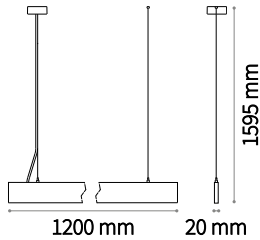

1,250 Kg / 0,0112 m³

Power	Beam	Flux	CCT	Finish	Code	€
34 W	104°	1950 Lm	3000 K	White	233840	150 <small>new</small>
34 W ●	104° ●	1900 Lm ●		Black	242019	150 <small>new</small>

STRUCTURE CONNECTOR Not included/Optional

Code	€
233666	5 <small>new</small>

2,550 Kg / 0,0112 m³

PENDANT - LED SMD Driver 1-10V included

Power	Beam	Flux	CCT	Finish	Code	€
34 W	104°	1950 Lm	3000 K	White	241968	165 <small>new</small>
34 W ●	104° ●	1900 Lm ●		Black	241975	165 <small>new</small>

STRUCTURE CONNECTOR Not included/Optional

Code	€
241982	5 <small>new</small>

0,260 Kg / 0,0003 m³

CORNER Not included/Optional

Power	Beam	Flux	CCT	Finish	Code	€
3 W	104°	270 Lm	3000 K	White	241999	35 <small>new</small>
				Black	242002	35 <small>new</small>

m	lx	øm
1	572	2,56
2	143	5,12
3	64	7,68
4	36	10,24
5	23	12,80

CRI≥80 34W 104°+104° 1950+1900 Lm 3000 K