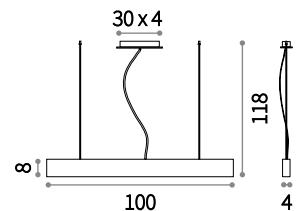

138008

Club **new**

Matt white or black varnished aluminum body and ceiling cup. Steel cables adjustable in length with automatic blocking devices.

LED LED source 3000 K, 30.000 h life.

229430

IP20

1,840 Kg / 0,0183 m³
LED 23,5W / 1440 Lm