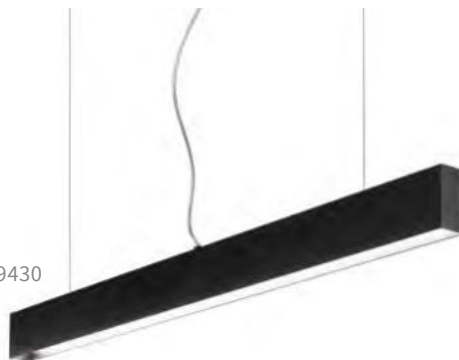

138008

Club **new**

Matt white or black varnished aluminum body and ceiling cup. Steel cables adjustable in length with automatic blocking devices.

LED LED source 3000 K, 30.000 h life.

229430

IP20

1,840 Kg / 0,0183 m³
LED 23,5W / 1440 Lm