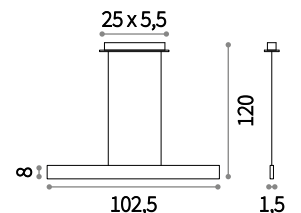

138237

Desk **new**

Aluminum ceiling cup and body finished with matt white or black powder coating. Suspension models provided with electrical wires adjustable in length.

LED LED source 3000 K, 30.000 h life.

231235

IP20

11,350 Kg / 0,0982 m³
LED 50W / 3000 Lm

231211 € 450 **new**
231235 € 450 **new**

IP20

1,890 Kg / 0,0196 m³
LED 23W / 2100 Lm

138237 € 260
173245 € 260 **new**