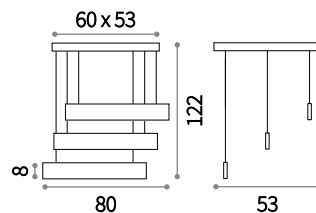

138237

Desk **new**

Aluminum ceiling cup and body finished with matt white or black powder coating. Suspension models provided with electrical wires adjustable in length.

LED LED source 3000 K, 30.000 h life.

231235

IP20

11,350 Kg / 0,0982 m³
LED 50W / 3000 Lm

231211 € 450 **new**
231235 € 450 **new**

IP20

1,890 Kg / 0,0196 m³
LED 23W / 2100 Lm

138237 € 260
173245 € 260 **new**