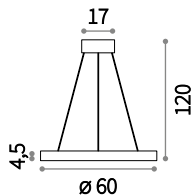

## Oracle <sup>new</sup>

White or black powder painted aluminum ceiling rose and body. Opal color plastic diffuser. Integrated LED source.

**LED** LED source 3000 K, 20.000 h life.

245676

IP20

2,160 Kg / 0,0353 m<sup>3</sup>  
LED 43W / 2850 Lm

211381 € 370  
222110 € 370

IP20

1,870 Kg / 0,0260 m<sup>3</sup>  
LED 38W / 2500 Lm

211398 € 320  
222103 € 320

IP20

1,640 Kg / 0,0169 m<sup>3</sup>  
LED 31W / 2000 Lm

211404 € 270  
222097 € 270

IP20