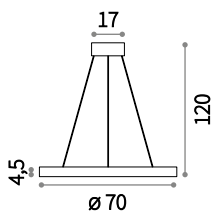

## Oracle <sup>new</sup>

White or black powder painted aluminum ceiling rose and body. Opal color plastic diffuser. Integrated LED source.

**LED** LED source 3000 K, 20.000 h life.

245676

IP20

2,160 Kg / 0,0353 m<sup>3</sup>  
LED 43W / 2850 Lm

211381 € 370  
222110 € 370

IP20

1,870 Kg / 0,0260 m<sup>3</sup>  
LED 38W / 2500 Lm

211398 € 320  
222103 € 320

IP20

1,640 Kg / 0,0169 m<sup>3</sup>  
LED 31W / 2000 Lm

211404 € 270  
222097 € 270

IP20