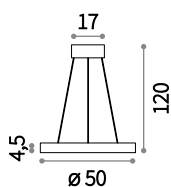

## Oracle <sup>new</sup>

White or black powder painted aluminum ceiling rose and body. Opal color plastic diffuser. Integrated LED source.

**LED** LED source 3000 K, 20.000 h life.

245676

IP20

2,160 Kg / 0,0353 m<sup>3</sup>  
LED 43W / 2850 Lm

211381 € 370  
222110 € 370

IP20

1,870 Kg / 0,0260 m<sup>3</sup>  
LED 38W / 2500 Lm

211398 € 320  
222103 € 320

IP20

1,640 Kg / 0,0169 m<sup>3</sup>  
LED 31W / 2000 Lm

211404 € 270  
222097 € 270

IP20