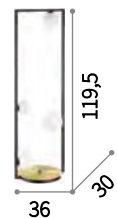

## Culto **new**

Matt black painted metal frame with satin brass element on the base. White acid-etched blown glass diffusers.

**LED** Bulbs LED G9 3,2W 3000 K included.  
Cod. 209043

**ON/OFF** Lamp with integrated switch.

IP20  

8,490 Kg / 0,1800 m<sup>3</sup>  
G9 max 4 x 28W

225104 ■ € 355 **new**

P. 331

P. 470

P. 489

P. 522

 3000 K / 300 Lm  
209043 € 3,50