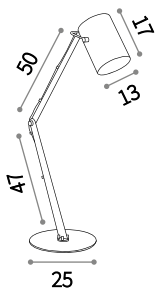

Bin

Metal frame and diffuser with matt black varnish finish. Adjustable jointed arm. Adjustable diffuser.

ON
OFF Lamp with integrated switch.

IP20
3,570 Kg / 0,0528 m³
E27 max 1x42W
144863 ■ € 220

3000 K / 860 Lm
119571 ■ € 6,50

P. 546

Culto new

Matt black painted metal frame with satin brass element on the base. White acid-etched blown glass diffusers.

LED Bulbs LED G9 3,2W 3000 K included.
Cod. 209043

ON
OFF Lamp with integrated switch.

IP20
1,350 Kg / 0,0113 m³
G9 max 1x28W

248400 ■ € 95 new

3000 K / 300 Lm
209043 ■ € 3,50

P. 331

P. 470

P. 489

P. 547