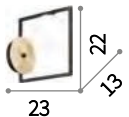

Kepler

Matt black varnished metal frame. Amber transparent blown glass diffusers.

IP20

0,900 Kg / 0,0428 m³
E27 max 3 x 60W

187006 ■ € 190

3000 K / 430 Lm
101279 € 2,90

P. 326

Culto ^{new}

Matt black painted metal frame with satin brass element on the base. White acid-etched blown glass diffusers.

LED Bulbs LED G9 3,2W 3000 K included.
Cod. 209043

IP20

0,680 Kg / 0,0117 m³
G9 max 1x28W

225111 ■ € 85 ^{new}