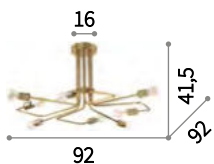

Culto new

Matt black painted metal frame with satin brass element on the base. White acid-etched blown glass diffusers.

LED Bulbs LED G9 3,2W 3000 K included.
Cod. 209043

IP20

1,620 Kg / 0,0484 m³
G9 max 3x28W

225128 ■ € 210 new

3000 K / 300 Lm
209043 € 3,50

P. 331

P. 489

P. 522

P. 547

Triumph new

Totally metal frame with black or antiqued brass finish.