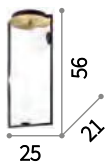

Culto new

Matt black painted metal frame with satin brass element on the base. White acid-etched blown glass diffusers.

LED Bulbs LED G9 3,2W 3000 K included.
Cod. 209043

IP20

1,620 Kg / 0,0484 m³
G9 max 3x28W

225128 ■ € 210 new

3000 K / 300 Lm
209043 € 3,50

P. 331

P. 489

P. 522

P. 547

Triumph new

Totally metal frame with black or antiqued brass finish.