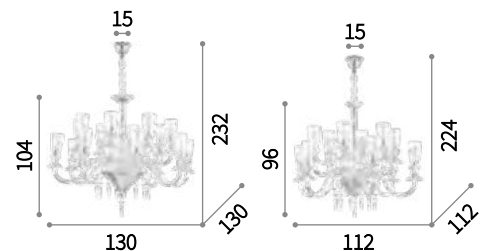

Beethoven

Blown and hand finished clear glass chandelier. Chrome metal frame and details. Velvet chain cover.

IP20

34,000 Kg / 0,4950 m³
E14 max 16 x 40W

103426 € 1.500

IP20

30,000 Kg / 0,3612 m³
E14 max 12 x 40W