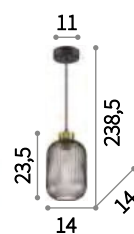

## Mint new

Metal frame with satin brass finish and matt black ceiling rose. Power cable coated with fabric. Blown glass diffuser with stripes in relief. Available finishes: smoky or green.

IP20

1,350 Kg / 0,0147 m<sup>3</sup>  
E27 max 1 x 60W

237442 € 75 new  
248554 € 75 new

IP20

1,560 Kg / 0,0532 m<sup>3</sup>  
E27 max 1 x 60W

237398 € 100 new  
237428 € 100 new

IP20

1,80 Kg / 0,0269 m<sup>3</sup>  
E27 max 1 x 60W

237510 € 110 new  
237497 € 110 new