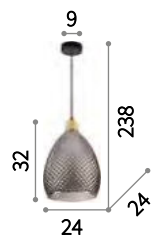

Bergen new

Black powder coated metal ceiling cup. Natural wood frame. Clear blown glass diffuser with motif in relief and smoky finish. Power cable coated with fabric.

IP20

1,430 Kg / 0,0315 m³
E27 max 1x60W