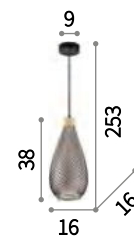

IP20

1,570 Kg / 0,0236 m³
E27 max 1x60W

238838 € 145 new