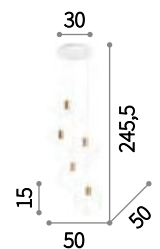

## Ice **new**

Matt white or black varnished metal ceiling rose and frame. Metal bulb socket cover with satin brass finish. PVC power cable.

237671

IP20

2,920 Kg / 0,0345 m<sup>3</sup>  
E27 max 5 x 60W

237671   € 160 **new**  
237664   € 160 **new**