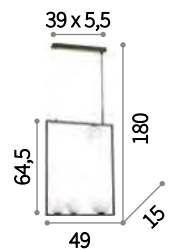

Culto new

Matt black painted metal frame with satin brass element on the base. White acid-etched blown glass diffusers. Power cable coated with black PVC.

LED Bulbs LED G9 3,2W 3000 K included.
Cod. 209043

IP20

2,420 Kg / 0,0808 m³
G9 max 4 x 28W

225135 ■ € 260 new

P. 470 P. 489 P. 522 P. 547

3000 K / 300 Lm
209043 € 3,50