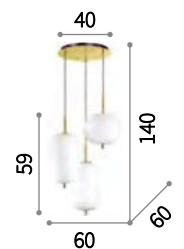

Umile **new**

Metal ceiling rose and decorative elements with satin gold finish. White acid-etched blown glass diffusers. Integrated LED.

LED LED source 3000 K, 20.000 h life.

IP20

8,600 Kg / 0,2150 m³
LED 50W / 3160 Lm