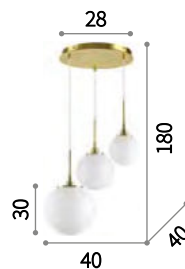

Grape **new**

Metal frame with satin brass finish. Power cable coated with fabric. White blown glass diffuser with satin stripes.

LED Bulbs LED G9 3,2W 3000 K included in 241340 model. Code 209043

3,300 Kg / 0,0639 m³
 G9 max 3 x 28W
 241340 € 220 **new**