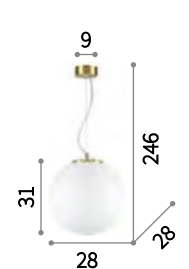

2,500 Kg / 0,0693 m³
E27 max 1 x 60W
241357 € 110 **new**

3000 K / 300 Lm
209043 € 3,50

3000 K / 720 Lm
123899 € 6,90

3000 K / 720 Lm
123899 € 6,90