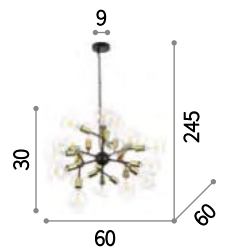

Spark **new**

Matt black varnished metal ceiling rose and frame and plated bulb holders. Power cable coated with fabric.

IP20

3,000 Kg / 0,0885 m³
E27 max 24 x 60W

238241 ■ € 380 **new**