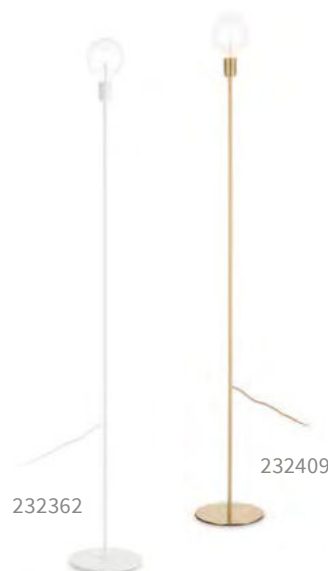

Microphone new

White or black powder coated or plated brass metal base and frame. Power cable coated with fabric with integrated switch.

LED Bulbs LED E27 8W Globo D125 trasparente 3000 K included. Cod. 101347

ON OFF Lamp with integrated switch.

P. 266

IP20  

2,320 Kg / 0,0425 m³
E27 max 1x60W

232362  € 125 new
232409  € 150 new
232331  € 125 new

 3000 K / 860 Lm
101347 € 8,90