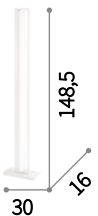

Mallow

Metal base and arms with matt white varnish finish. Blown sandblasted clear glass diffusers.

Halogen bulbs G9 28W 2700 K included.

Lamp with integrated switch.

5,690 Kg / 0,1808 m³
G9 max 6x28W

174426 € 400

3000 K / 300 Lm
209043 € 3,50

P. 170

Subway ^{new}

Matt white varnished metal frame. White glass cylindrical diffuser. Clear PVC power cable.

LED source 3000 K, 20.000 h life.

Lamp with integrated switch.

7,370 Kg / 0,0588 m³
LED 27W / 2530 Lm