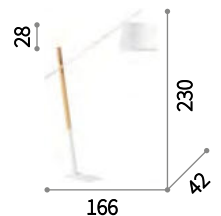

207582

Eminent new

White or black powder coated metal frame. Pole made of natural wood. PVC shade coated with fabric. Power cable coated with fabric with switch.

ON / **OFF** Lamp with integrated switch.

207599

IP20

10,610 Kg / 0,1120 m³
E27 max 1x60W

207582 € 398
207599 € 398 new

3000 K / 720 Lm
101354 € 9,00

P. 277