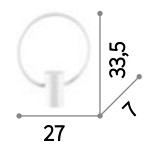

Cerchio new

White or matt black painted metal body.
Plastic diffuser in opal color. PVC cable with
integrated switch and power supply.

LED LED source 3000 K, 20.000 h life.

ON/OFF Lamp with integrated switch.

 IP20

0,910 Kg / 0,0145 m³
LED 12W / 470 Lm

224633  € 115 new
224640  € 115 new