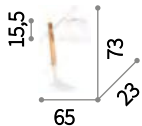

Eminent ^{new}

White or black powder coated metal frame.
Pole made of natural wood. PVC shade coated
with fabric. Power cable coated with fabric with
switch.

Lamp with integrated switch.

IP20

1,970 Kg / 0,0275 m³
E27 max 1 x 60W

207568 € 120 ^{new}
238388 € 120 ^{new}

3000 K / 720 Lm
123899 € 6,90

P. 302

238388

207568

Lolita ^{new}

Table lamp with rechargeable battery with
white or black finish. Metal frame. Plastic
diffuser. The table lamp has 5 hours autonomy.