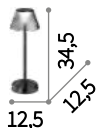

LED

LED source 3000 K, 25.000 h life.

Lamp with integrated switch.

IP44

Protection degree IP44.

IP44

0,530 Kg / 0,0078 m³
LED 7W / 450 Lm

250281 € 68 ^{new}
250274 € 68 ^{new}