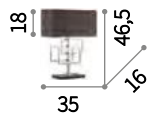

# Subway new

Matt white varnished metal frame. White glass cylindrical diffuser. Clear PVC power cable.

**LED** LED source 3000 K, 20.000 h life.

**ON OFF** Lamp with integrated switch.

IP20

1,720 Kg / 0,0560 m<sup>3</sup>  
LED 8W / 560 Lm

# Luxury

Brass or chrome finished metal frame. Matt black base. PVC shade with sides covered with fabric.

**ON OFF** Lamp with integrated switch.

IP20

2,890 Kg / 0,0333 m<sup>3</sup>  
E27 max 1 x 60W

201078 € 236  
201115 € 246