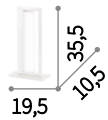

# Subway new

Matt white varnished metal frame. White glass cylindrical diffuser. Clear PVC power cable.

**LED** LED source 3000 K, 20.000 h life.

**ON OFF** Lamp with integrated switch.

IP20

1,720 Kg / 0,0560 m<sup>3</sup>  
LED 8W / 560 Lm

# Luxury

Brass or chrome finished metal frame. Matt black base. PVC shade with sides covered with fabric.

**ON OFF** Lamp with integrated switch.

IP20

2,890 Kg / 0,0333 m<sup>3</sup>  
E27 max 1 x 60W

201078 € 236  
201115 € 246