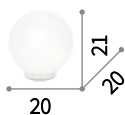

Penombra

Metal frame and upper vault with brass finish.
White blown acid-etched glass diffuser.

ON
OFF Lamp with integrated switch.

IP20

2,550 Kg / 0,0488 m³
E27 max 1 x 60W

176680 € 150

3000 K / 720 Lm
123899 € 6,90

P. 107

P. 204

Carta ^{new}

Matt white painted metal frame.
Polycarbonate diffuser with paper effect covering. Power cable coated with fabric.

ON
OFF Lamp with integrated switch.

IP20

1,500 Kg / 0,0400 m³
E27 max 1 x 25W

226057 € 90 ^{new}

IP20

0,510 Kg / 0,0155 m³
E27 max 1 x 25W

248417 € 60 ^{new}

3000 K / 720 Lm
123899 € 6,90

3000 K / 720 Lm
123899 € 6,90

P. 105