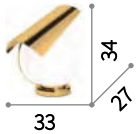

Penombra

Metal frame and upper vault with brass finish.
White blown acid-etched glass diffuser.

ON
OFF Lamp with integrated switch.

IP20

2,550 Kg / 0,0488 m³
E27 max 1 x 60W

176680 € 150

 3000 K / 720 Lm
123899 € 6,90

P. 107

P. 204

Carta ^{new}

Matt white painted metal frame.
Polycarbonate diffuser with paper effect covering. Power cable coated with fabric.

ON
OFF Lamp with integrated switch.

IP20

1,500 Kg / 0,0400 m³
E27 max 1 x 25W