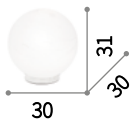

Penombra

Metal frame and upper vault with brass finish.
White blown acid-etched glass diffuser.

ON
OFF Lamp with integrated switch.

IP20

2,550 Kg / 0,0488 m³
E27 max 1 x 60W

176680 € 150

 3000 K / 720 Lm
123899 € 6,90

P. 107

P. 204

Carta ^{new}

Matt white painted metal frame.
Polycarbonate diffuser with paper effect covering. Power cable coated with fabric.

ON
OFF Lamp with integrated switch.

IP20

1,500 Kg / 0,0400 m³
E27 max 1 x 25W